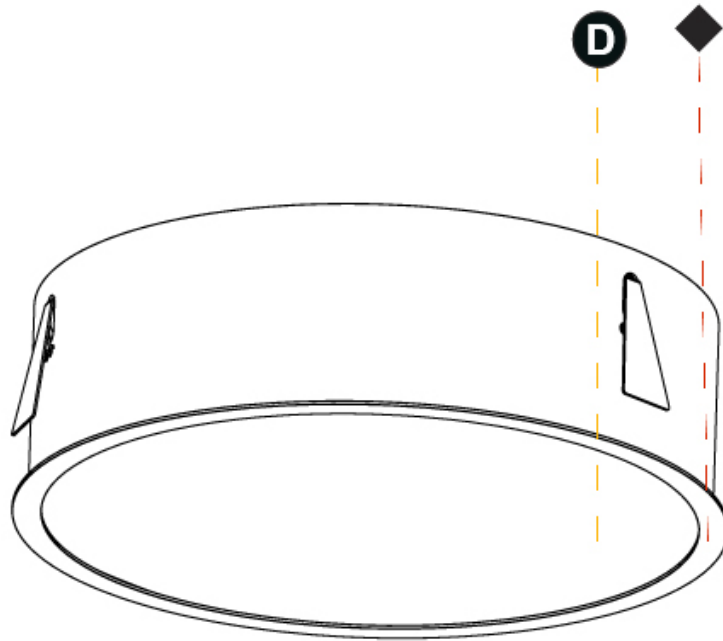

SIGN RECESSED

A37785-

PROJECT

TYPE

SPECIFIER

QUANTITY

DATE

A