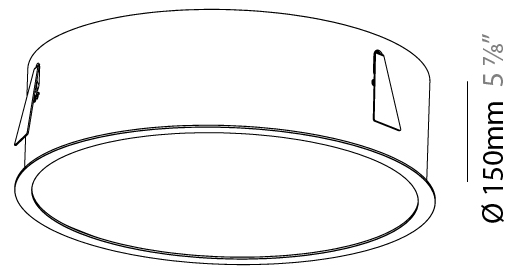

GENERAL

Series: Sign
Brand: Prolicht
Division: Architectural
Mounting Type: Recessed
Mounting Location: Ceiling
Subcategory: Ambient

PHYSICAL

Shape: Round
Diameter (mm): 492
Diameter (in): 19 3/8
Height (mm): 150
Height (in): 5 7/8
Ceiling Thickness (mm): 10 / 12.5 / 15 / 25
Ceiling Thickness (in): 3/8 or 1/2 or 9/16 or 1
Min. Recessing Depth (mm): 160
Min. Recessing Depth (in): 6 5/16
Light Distribution: Direct
Weight (kg): 4.983
Weight (lbs): 10.986
Diffuser: PMMA - Opal or Micro-Prism
Fixture Finish: SSR / BKV / CWI / CRY / HAB / UFT / ITA / RUA / FTG / MYG / LOD / PUS / FRO / FUP / KIA / POP / BLS / SPG / MEY / GOH / GUM / CHC / COM / ABZ / JAG / OBR / MOS / ROR
Fixture Material: Extruded Aluminum / Steel
Cut-out Measurements: 480mm / 18 7/8"

ELECTRICAL

Lamp Type: LED (Zhaga Standard)
Input Wattage (W): 35
Total Output Wattage (W): 30
Dimming: Tri-Mode (Non-Dimming and Phase Dimming (120Vac only) and 0-10V Dimming)
Driver Included: Yes
Driver Location: Integrated
Driver Type: Constant Current - Universal
Driver Class: Class 2
Input Voltage (V): 120 - 277
Constant Current (MA): 500

LED

Color Temperature (°K): 3000 / 4000
Max. Delivered Lumen (lm): 3090 / 3332 / 3400
CRI: >80 CRI
Efficiency (%): 0.72
Lamp Life (hrs): 50000

OPTICAL

RATINGS AND CERTIFICATIONS

Certified By: Certified for North American Standards
IP rating: IP20

Ø 492mm 19 3/8"

Ø 150mm 5 7/8"