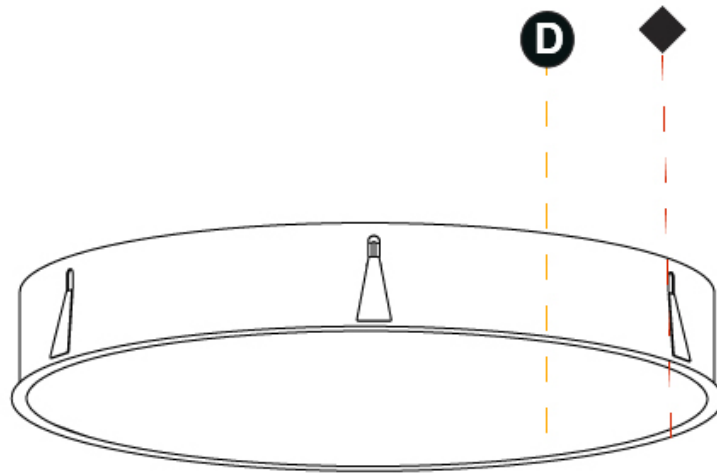

SIGN RECESSED

A37777-

PROJECT _____

TYPE _____

SPECIFIER _____

QUANTITY _____

DATE _____

A