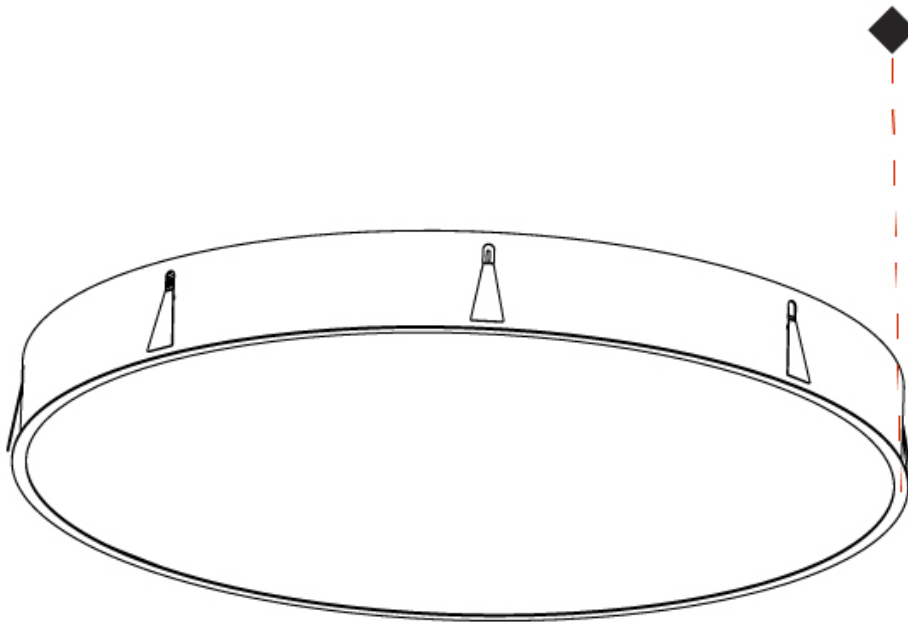

SIGN RECESSED

A37781-

PROJECT _____

TYPE _____

SPECIFIER _____

QUANTITY _____

DATE _____

A