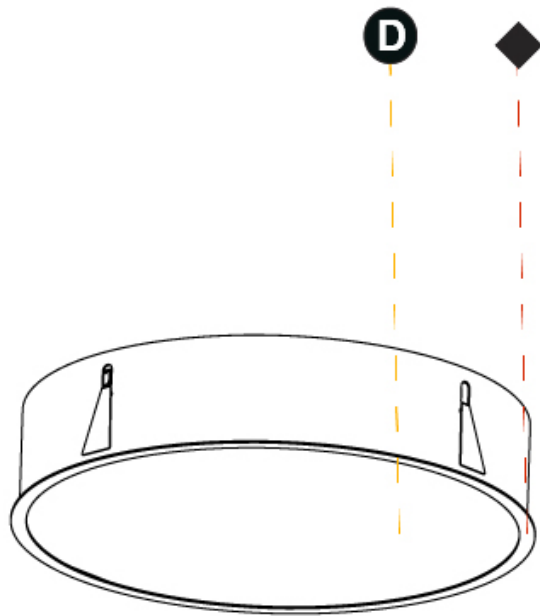

SIGN RECESSED

A37773-

PROJECT

TYPE

SPECIFIER

QUANTITY

DATE