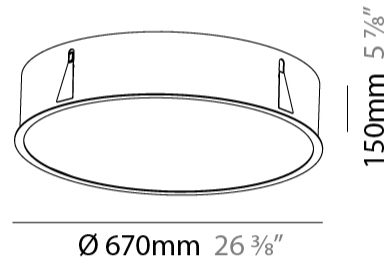

#### PHYSICAL

Shape: Round
Diameter (mm): 670
Diameter (in): 26 <sup>3</sup> / <sub>8</sub>
Height (mm): 150
Height (in): 5 <sup>7</sup> / <sub>8</sub>
Ceiling Thickness (mm): 10 / 12 / 15 / 25
Ceiling Thickness (in): 3/8 or 1/2 or 9/16 or 1
Min. Recessing Depth (mm): 160
Min. Recessing Depth (in): 6 <sup>5</sup> / <sub>16</sub>
Light Distribution: Direct
Weight (kg): 8.574
Weight (lbs): 18.9
Diffuser: PMMA - Opal or Micro-Prism
Fixture Finish: SSR / BKV / CWI / CRY / HAB / UFT / ITA / RUA / FTG / MYG / LOD / PUS / FRO / FUP / KIA / POP / BLS / SPG / MEY / GOH / GUM / CHC / COM / ABZ / JAG / OBR / MOS / ROR
Fixture Material: Extruded Aluminum / Steel
Cut-out Measurements: 658mm / 25 7/8"

#### RATINGS AND CERTIFICATIONS

Certified By: Certified for North American Standards
IP rating: IP20

658mm  
25 7/8"

160mm  
6 1/4"

10 - 25mm  
3/4" - 1"

#### PHYSICAL

Shape: Round  
 Diameter (mm): 970  
 Diameter (in): 38 <sup>3</sup>/<sub>16</sub>  
 Height (mm): 150  
 Height (in): 5 <sup>7</sup>/<sub>8</sub>  
 Ceiling Thickness (mm): 10 / 12 / 15 / 25  
 Ceiling Thickness (in): 3/8 or 1/2 or 9/16 or 1  
 Min. Recessing Depth (mm): 160  
 Min. Recessing Depth (in): 6 <sup>5</sup>/<sub>16</sub>  
 Light Distribution: Direct  
 Weight (kg): 16.545  
 Weight (lbs): 36.475  
 Diffuser: PMMA - Opal or Micro-Prism  
 Fixture Finish: SSR / BKV / CWI / CRY / HAB / UFT / ITA / RUA / FTG / MYG / LOD / PUS / FRO / FUP / KIA / POP / BLS / SPG / MEY / GOH / GUM / CHC / COM / ABZ / JAG / OBR / MOS / ROR  
 Fixture Material: Extruded Aluminum / Steel  
 Cut-out Measurements: 958mm / 37 11/16"