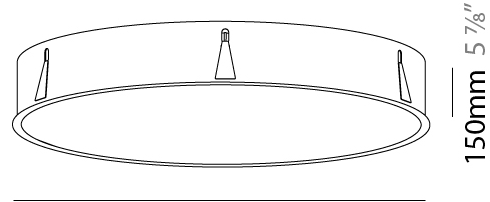

GENERAL

Series: Sign
Brand: Prolicht
Division: Architectural
Mounting Type: Recessed
Mounting Location: Ceiling
Subcategory: Ambient

PHYSICAL

Shape: Round
Diameter (mm): 970
Diameter (in): 38 ³/₁₆
Height (mm): 150
Height (in): 5 ⁷/₈
Ceiling Thickness (mm): 10 / 12 / 15 / 25
Ceiling Thickness (in): 3/8 or 1/2 or 9/16 or 1
Min. Recessing Depth (mm): 160
Min. Recessing Depth (in): 6 ⁵/₁₆
Light Distribution: Direct
Weight (kg): 16.545
Weight (lbs): 36.475
Diffuser: PMMA - Opal or Micro-Prism
Fixture Finish: SSR / BKV / CWI / CRY / HAB / UFT / ITA / RUA / FTG / MYG / LOD / PUS / FRO / FUP / KIA / POP / BLS / SPG / MEY / GOH / GUM / CHC / COM / ABZ / JAG / OBR / MOS / ROR
Fixture Material: Extruded Aluminum / Steel
Cut-out Measurements: 958mm / 37 11/16"

ELECTRICAL

Lamp Type: LED (Zhaga Standard)
Input Wattage (W): 129.8
Total Output Wattage (W): 111
Dimming: Tri-Mode (Non-Dimming and Phase Dimming (120Vac only) and 0-10V Dimming)
Driver Included: Yes
Driver Location: Integrated
Driver Type: Constant Current - Universal
Driver Class: Class 2
Input Voltage (V): 120 - 277
Constant Current (MA): 500

LED

Color Temperature (°K): 3000 / 4000
Max. Delivered Lumen (lm): 11450 / 12319 / 12570
CRI: >80 CRI
Lamp Life (hrs): 50000

OPTICAL

RATINGS AND CERTIFICATIONS

Certified By: Certified for North American Standards
IP rating: IP20

Ø 970mm 38 ³/₁₆"

150mm 5 ⁷/₈"

958mm
37 ¹¹/₁₆"

160mm
6 ⁵/₁₆"

10 - 25mm
³/₈" - 1"